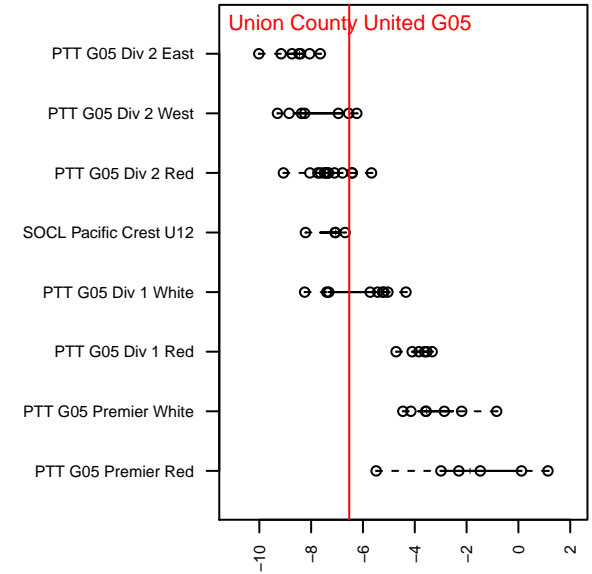

Union County United G05

Union County YSA
 La Grande, OR
 G05 total strength=545
 attack=0.66 defense=0.26
 fall league = Idaho D3 U12 East U12
 spr league = Spr Idaho D3 U12 East

alt names used:
 UC UNITED
 UC UNITED

Venues played:
 2016 Idaho D3 U12 East U12
 2016 Spr Idaho D3 U12 East

Union County United G05
 Dots are actual minus expected GF (blue circles) and GA (red triangles).
 Blue line is smoothed change in attack strength. Red is smoothed change in defense strength.

**attack and defense variance (black dot)
relative to other teams
and top 10 in region**

**attack and defense rating
relative to others at age
and all opponents in last 13 months**

Performance relative to 13 month average

Performance relative to 13 month average

date	home		away		venue	pred.home	pred.away
2017-04-08	Union County United G05	2	Mountain Home G05	2	2016 Spr Idaho D3 U12 East	3.71	2.08
2017-04-08	Canyon Optimist Inferno Black G05	1	Union County United G05	5	2016 Spr Idaho D3 U12 East	0.78	4.13
2016-10-15	Union County United G05	1	Meridian United FC Purple G05	6	2016 Idaho D3 U12 East U12	1.73	4.33
2016-10-15	Union County United G05	1	Indie Chicas Cyan G05	5	2016 Idaho D3 U12 East U12	1.83	3.82
2016-09-17	Union County United G05	1	FC Nova Red AS G05	2	2016 Idaho D3 U12 East U12	2.04	2.62
2016-09-17	Idaho Rush Blue G05	5	Union County United G05	1	2016 Idaho D3 U12 East U12	4.03	1.72
2016-09-10	Union County United G05	3	Nampa Premier G05	3	2016 Idaho D3 U12 East U12	1.15	4.14
2016-09-10	Union County United G05	4	Twin Falls Rapids Blue G05	4	2016 Idaho D3 U12 East U12	1.67	6.20